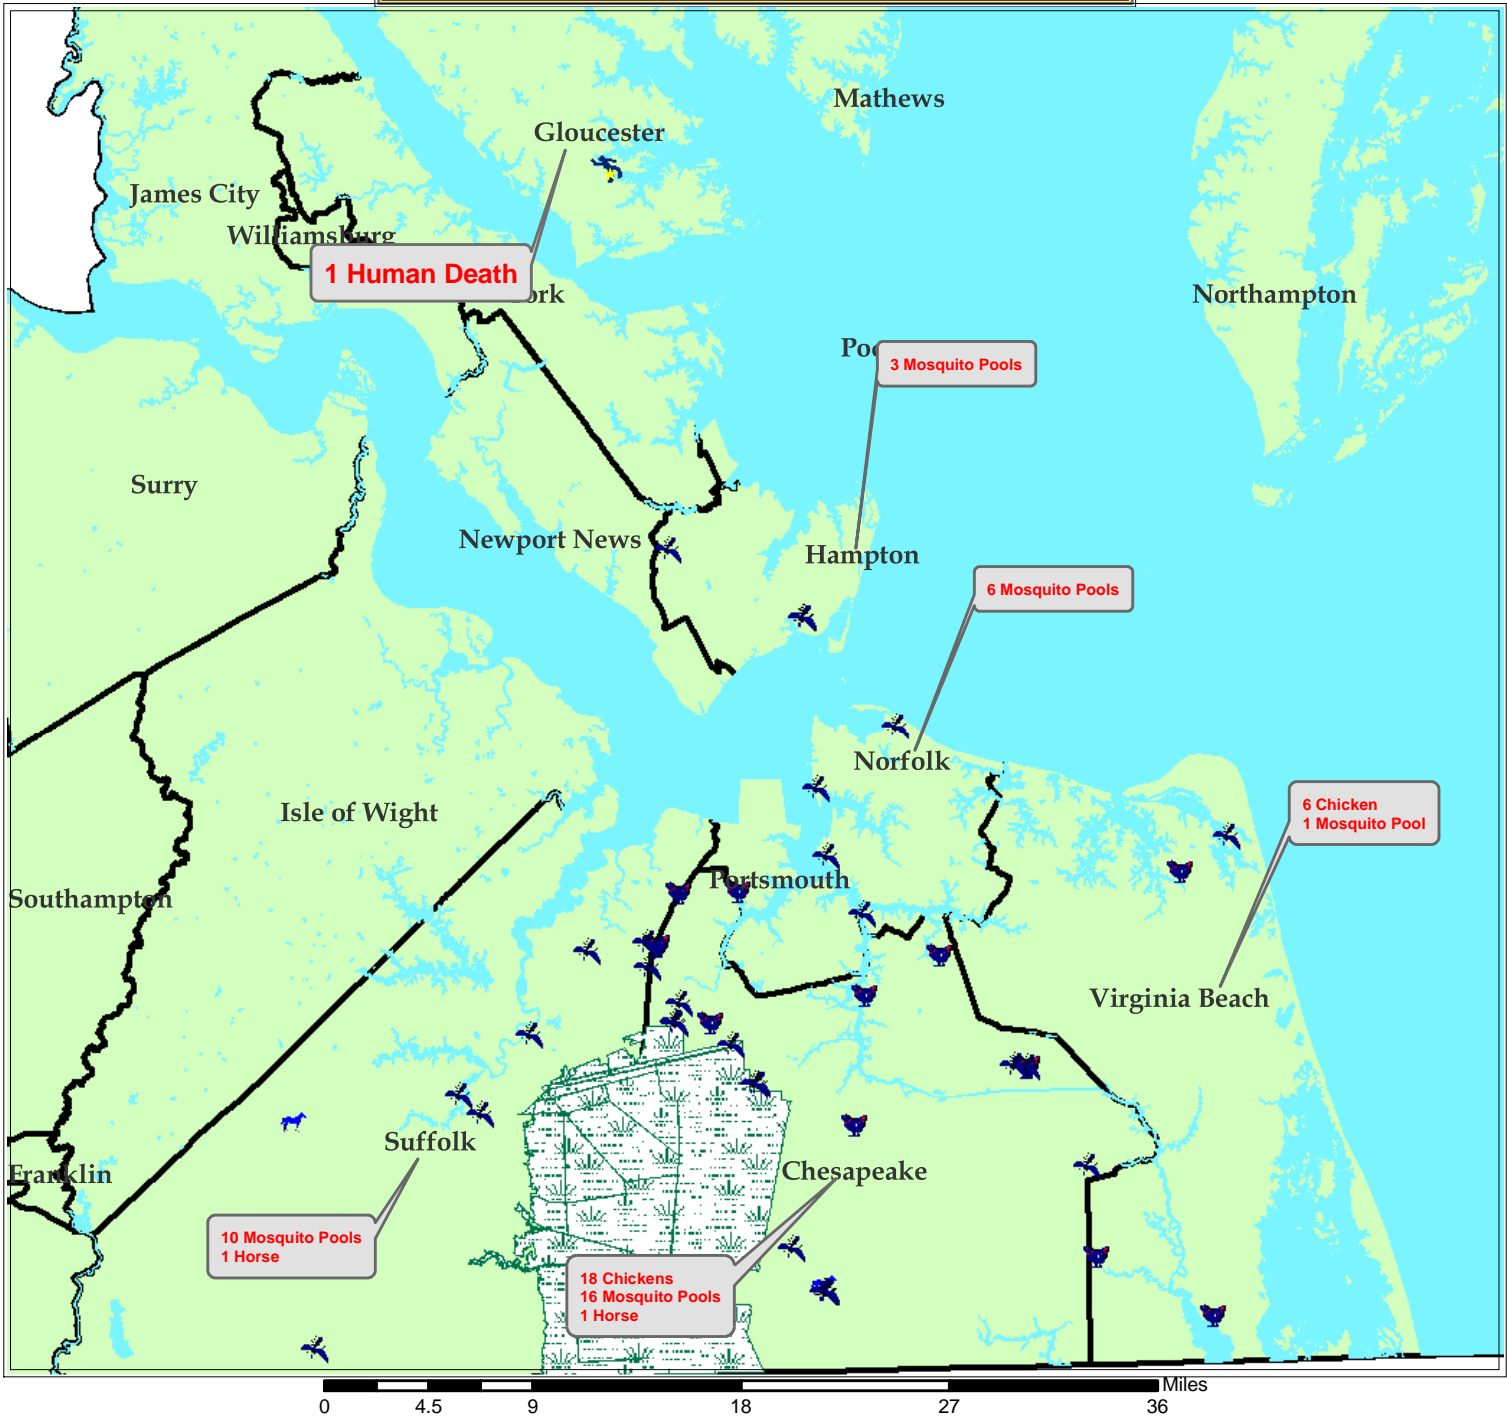

Eastern Equine Encephalitis Positives 2003 South Hampton Roads Virginia

Positives as of October 1, 2003

- EEE HUMAN DEATH Dismal Swamp
- EEE Mosquito Pool-36 RECENT_EEE
- EEE Chicken-24
- EEE Horse-2