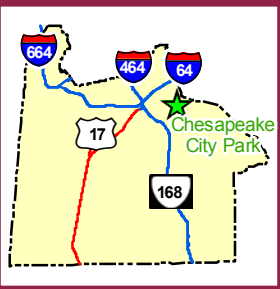

# Chesapeake City Park and Sports Park

## City of Chesapeake, Virginia

900 Greenbrier Pkwy  
(757) 312-0243

From I-64,  
Take EXIT 289B for Greenbrier Pkwy SOUTH  
Follow Greenbrier Pkwy for about 2.5 miles  
Turn RIGHT onto Greenbrier Rd

- Chesapeake City Park
- Freeways
- Highways
- Streets
- City Line
- Water Features