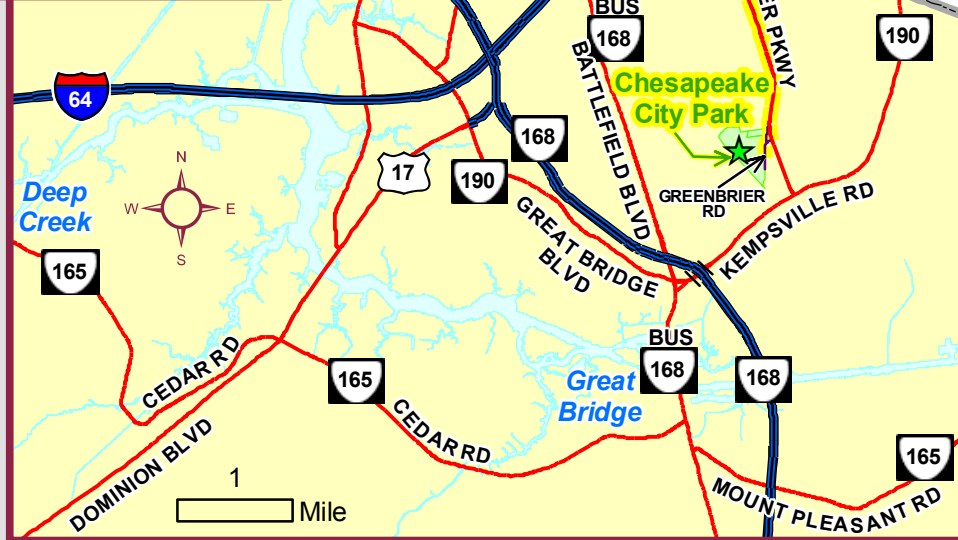

# Chesapeake City Park and Sports Park

## City of Chesapeake, Virginia

900 Greenbrier Pkwy  
(757) 312-0243

From I-64,  
Take EXIT 289B for Greenbrier Pkwy SOUTH  
Follow Greenbrier Pkwy for about 2.5 miles  
Turn RIGHT onto Greenbrier Rd

- Chesapeake City Park
- Freeways
- Highways
- Streets
- City Line
- Water Features