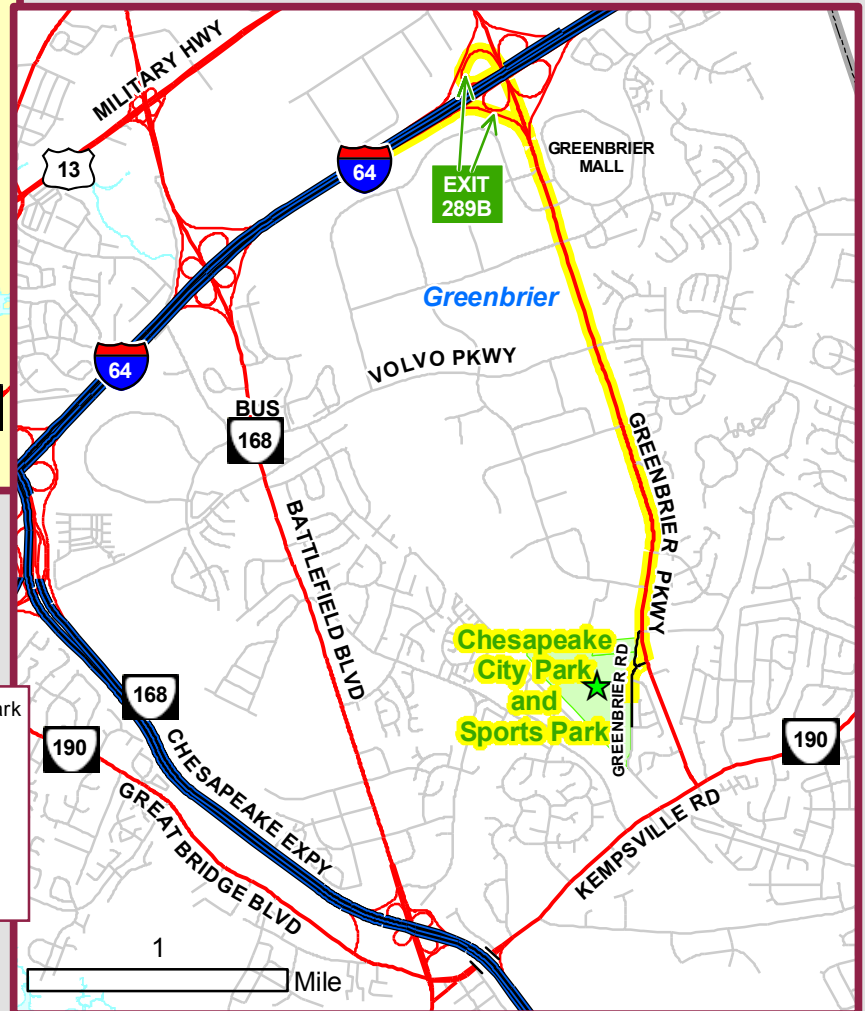

# Chesapeake City Park and Sports Park

## City of Chesapeake, Virginia

900 Greenbrier Pkwy  
(757) 312-0243

From I-64,  
Take EXIT 289B for Greenbrier Pkwy SOUTH  
Follow Greenbrier Pkwy for about 2.5 miles  
Turn RIGHT onto Greenbrier Rd

- Chesapeake City Park
- Freeways
- Highways
- Streets
- City Line
- Water Features